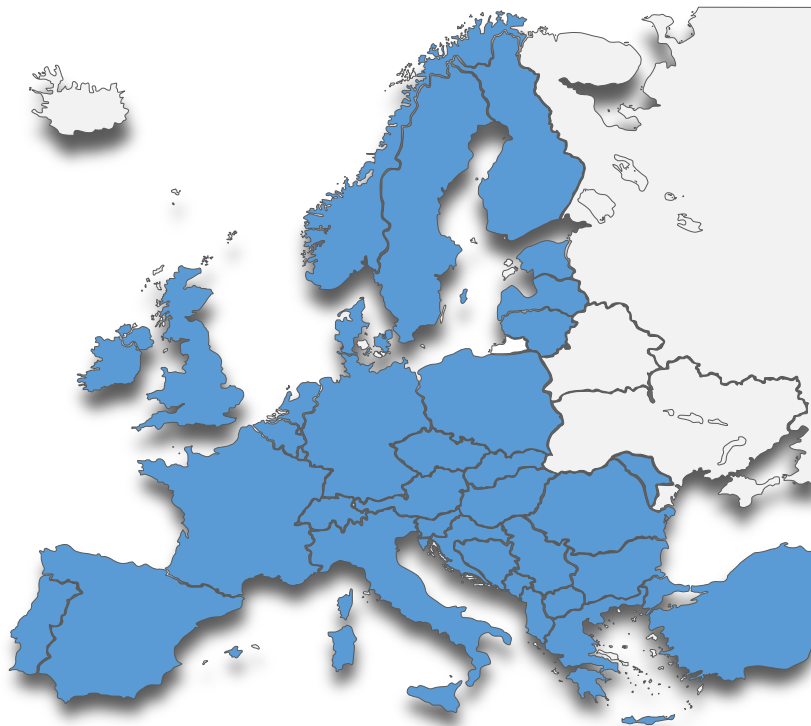

Road Transport

All of Europe at your disposal

AMG Cargo Logistics provides road transport services throughout Europe. In cooperation with reliable carriers who have modern and well-equipped fleet of vehicles and thanks to their own fleet of vehicles, AMG Cargo Logistics provides road transport services throughout Europe. We carry out full truckload forwarding (FTL) and groupage forwarding (LTL). We are realizing import and export orders. of each type of goods, offering the Customer the most advantageous terms of carriage.

We specialize in handling express road shipments requiring special attention and the best service. Through many years of cooperation with carriers from all over Europe, we have contacts to the best, trusted transport companies so that we are able to guarantee the best road delivery service in competitive prices.

Transport

With its own fleet of vehicles, we are able to carry out orders efficiently and in accordance with our motto - always on time.

Forwarding

Thanks to our highly experienced staff and a huge contact base of trusted carriers, we can provide the best service while maintaining the best rates for FTL, LTL and general cargo.

We work here.